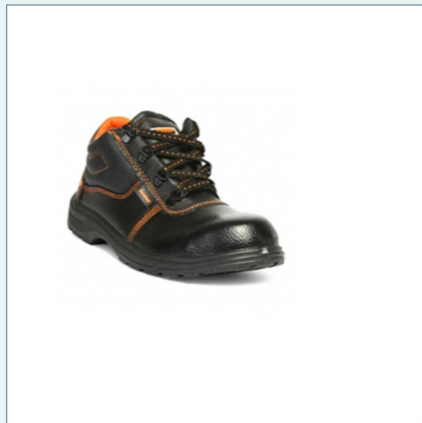

SAFETY SHOES

Safety shoes are personal protective equipment for foot protection at workplaces. It prevents us from getting foot injuries due to slippery surface, heavy falling or rolling objects, sharp piercing edges, pinch points, rotary machinery, hot objects, loops of ropes under tension, splinters, electricity, chemicals or even bad weather etc.

#7